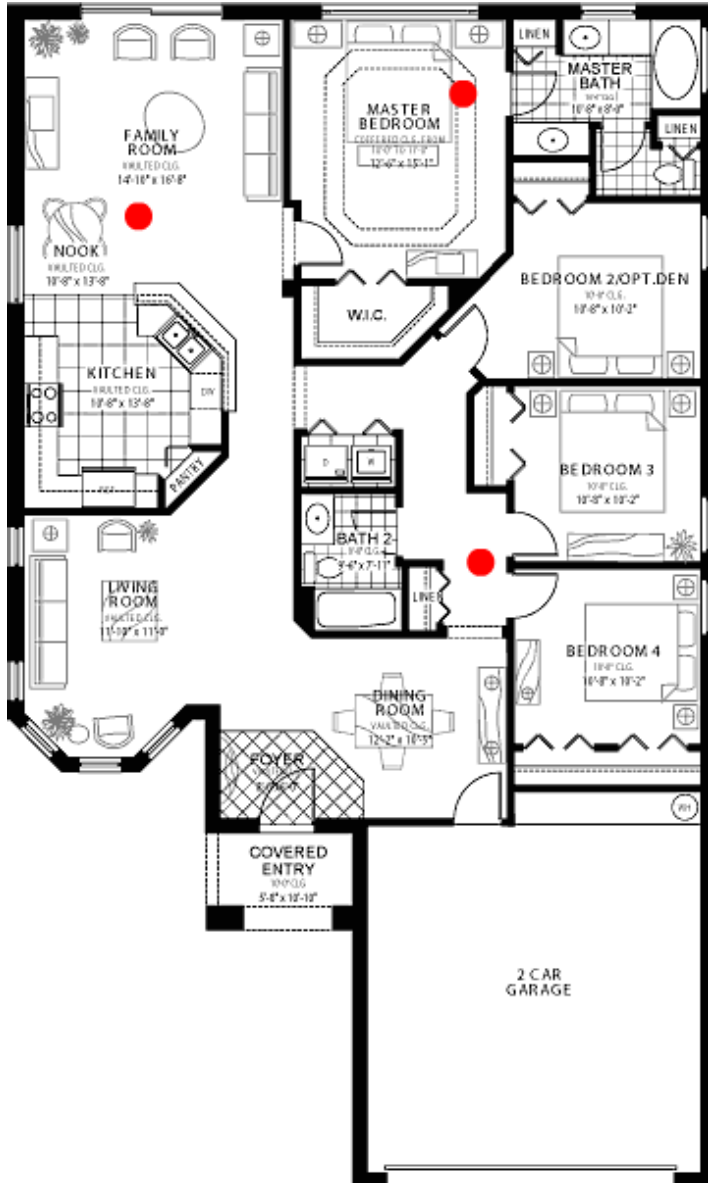

Capri I

4 Bedroom 2 Bath, Family Room, 2
Car Garage A/C Sq. Ft. 1,807 Total
Sq. Ft. 2,293

To see the virtual reality tour, click on
the
red dots which will appear when you
put the
cursor over the plans.

◀ Back

Print

◀ Back

Print