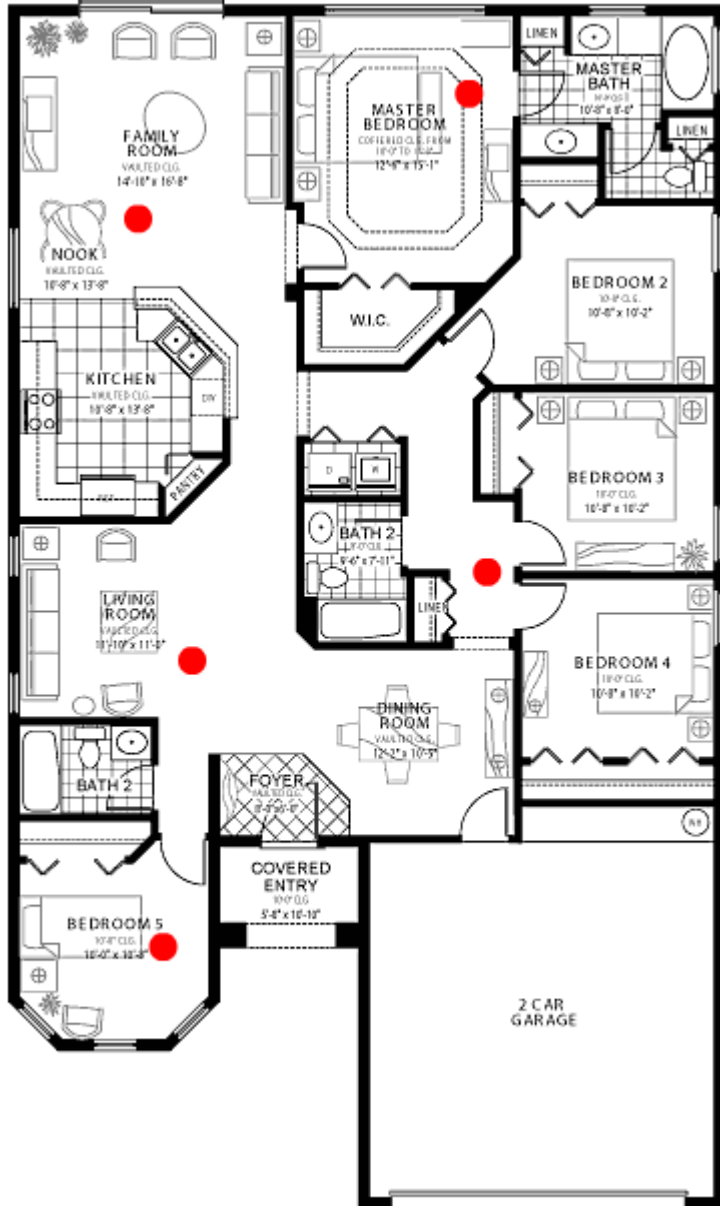

# Capri II

5 Bedroom 3 Bath, Family Room, 2 Car  
Garage  
A/C Sq. Ft. 1,995 Total Sq. Ft. 2,480

To see the virtual reality tour, click on the **red dots** which will appear when you put the cursor over the plans.

[Back](#)

[Print](#)

[Back](#)

[Print](#)