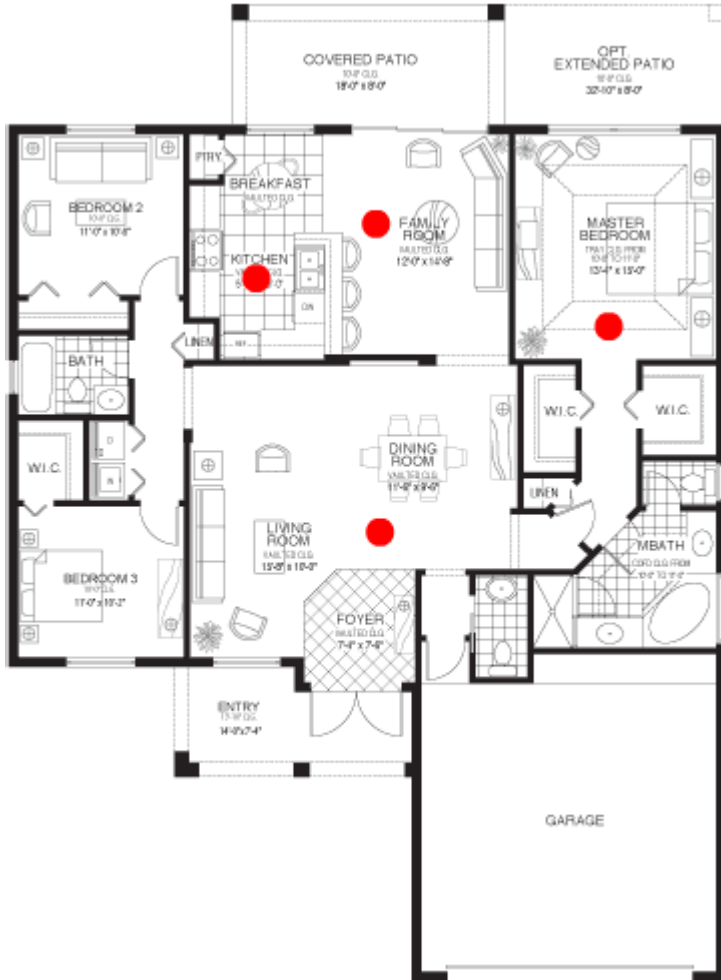

Napoli

3 Bedroom 2.5 Bath, Family Room, 2 Car
Garage
A/C Sq. Ft. 1,718 Total Sq. Ft. 2,481

To see the virtual reality tour, click on the **red dots** which will appear when you put the cursor over the plans.

[Back](#)

[Print](#)

[Back](#)

[Print](#)