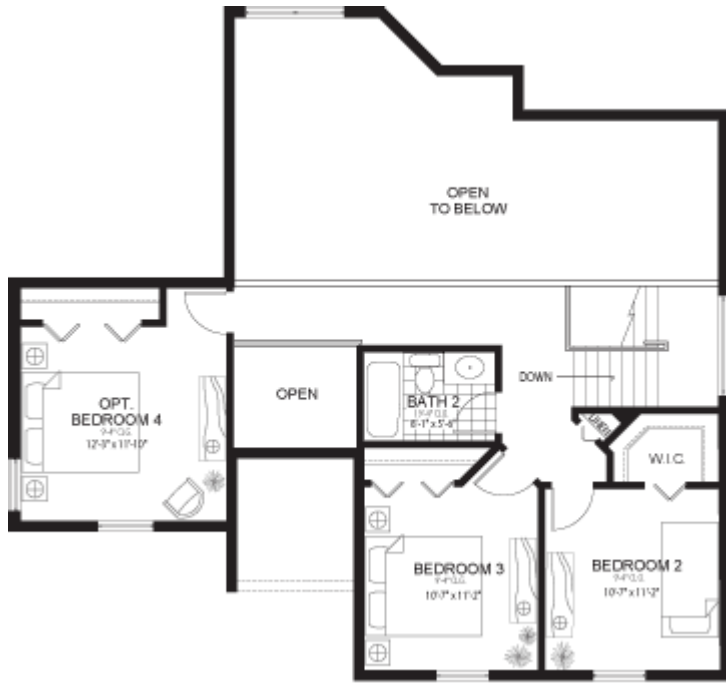

[Back](#)

[Print](#)

**Corporate address: 5555 Anglers Avenue, Ft. Lauderdale, Florida 33312
1 (888) PORTOFINO - 1 (888) 767-8634**

All rights reserved. Lic. #CG CO53496. Prices, terms and features are subject to change without notice.
Use of this site is subject to Prime Homebuilders [TERMS OF USE](#) Please Review this link for terms of use

Copyright © 2005 Prime Home Builders an Abbo Group of Companies. All rights reserved.