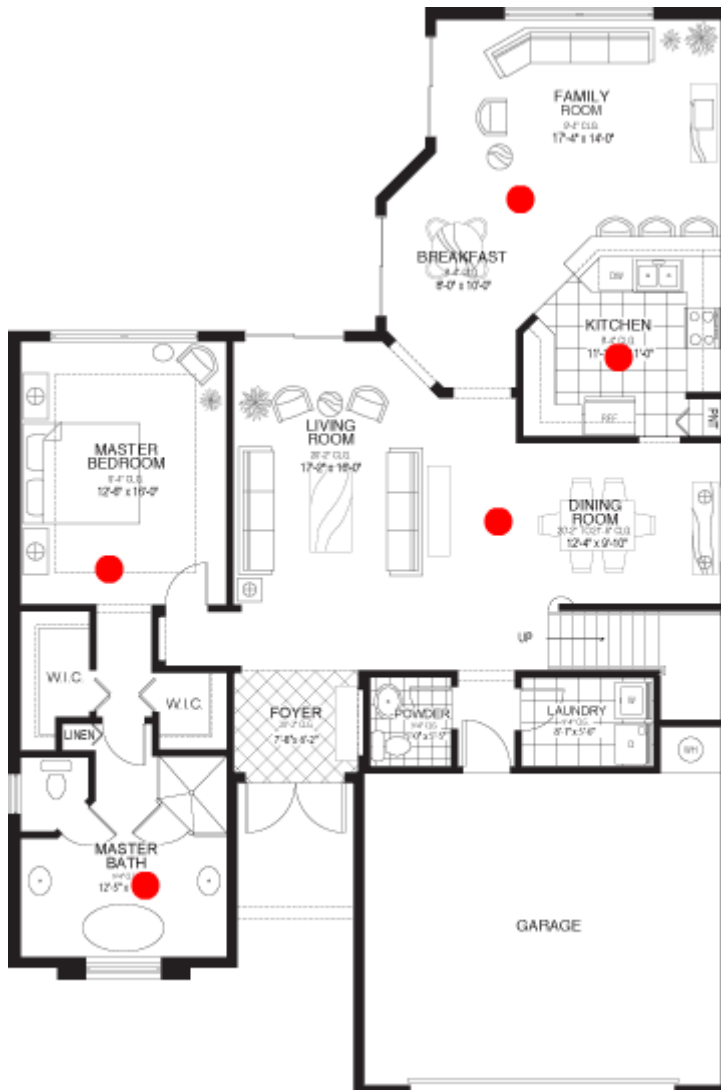

Siena I

3 Bedroom 2.5 Bath, Family Room, 2 Car
Garage
A/C Sq. Ft. 2,190 Total Sq. Ft. 2,702

To see the virtual reality tour, click on the **red dots** which will appear when you put the cursor over the plans.

[Back](#)

[Print](#)

First Floor

Second Floor