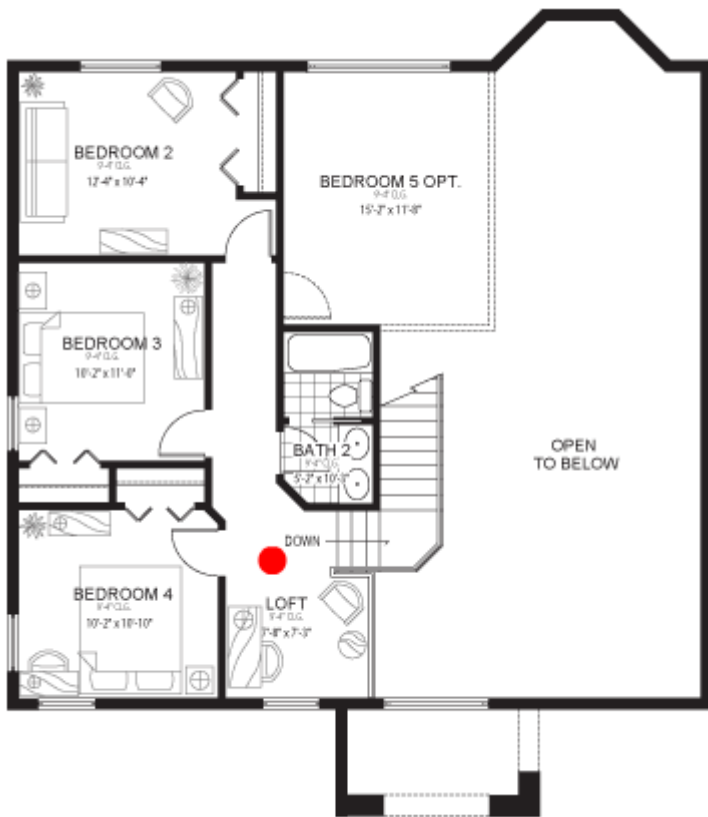

Verona I

4 Bedroom 2.5 Bath, Family Room, 2 Story,
2 Car Garage A/C Sq. Ft. 2,097 Total Sq.
Ft. 2,565

To see the virtual reality tour, click on the **red dots** which will appear when you put the cursor over the plans.

[Back](#)

[Print](#) 

First Floor

Second Floor

[Back](#)

[Print](#) 