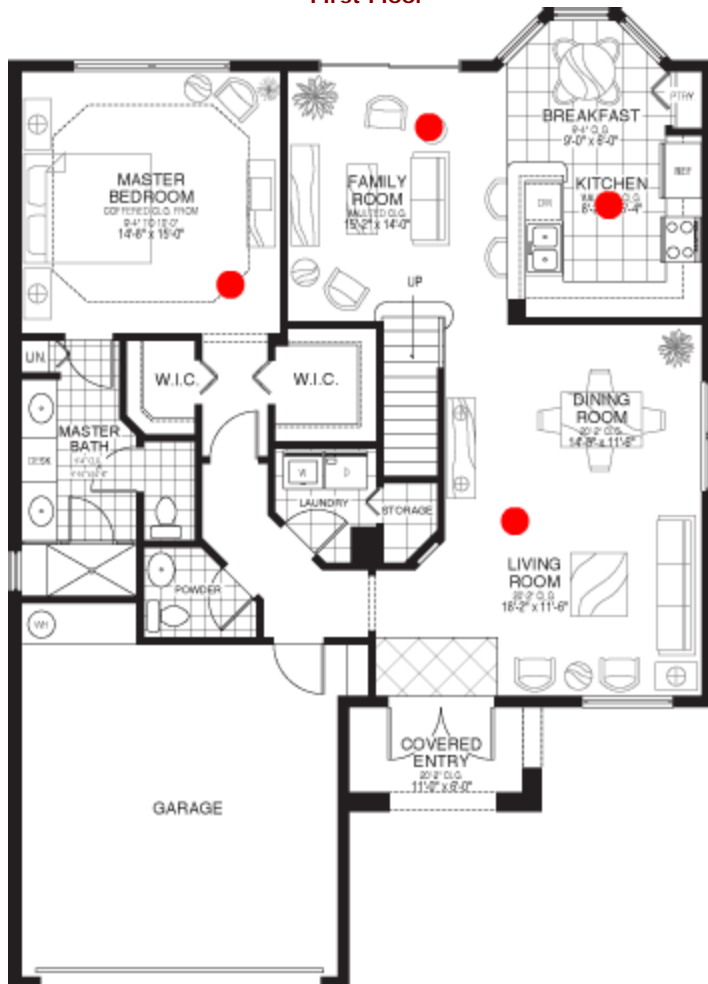

Verona I

4 Bedroom 2.5 Bath, Family Room, 2 Story,
2 Car Garage A/C Sq. Ft. 2,097 Total Sq.
Ft. 2,565

To see the virtual reality tour, click on the **red dots** which will appear when you put the cursor over the plans.

[Back](#)

[Print](#) 

First Floor

Second Floor

[Back](#)

[Print](#) 