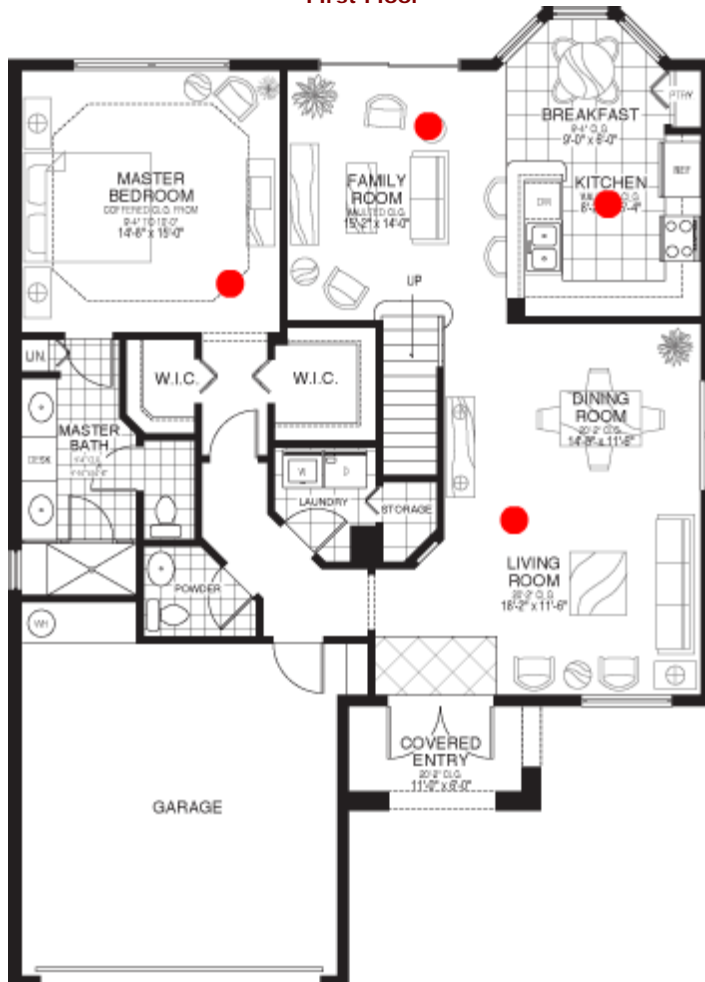

Verona II

5 Bedroom 2.5 Bath, Family Room, 2 Story,
2 Car Garage A/C Sq. Ft. 2,284 Total Sq.
Ft. 2,752

To see the virtual reality tour, click on the **red dots** which will appear when you put the cursor over the plans.

[Back](#)

[Print](#)

First Floor

Second Floor

[Back](#)

[Print](#) 